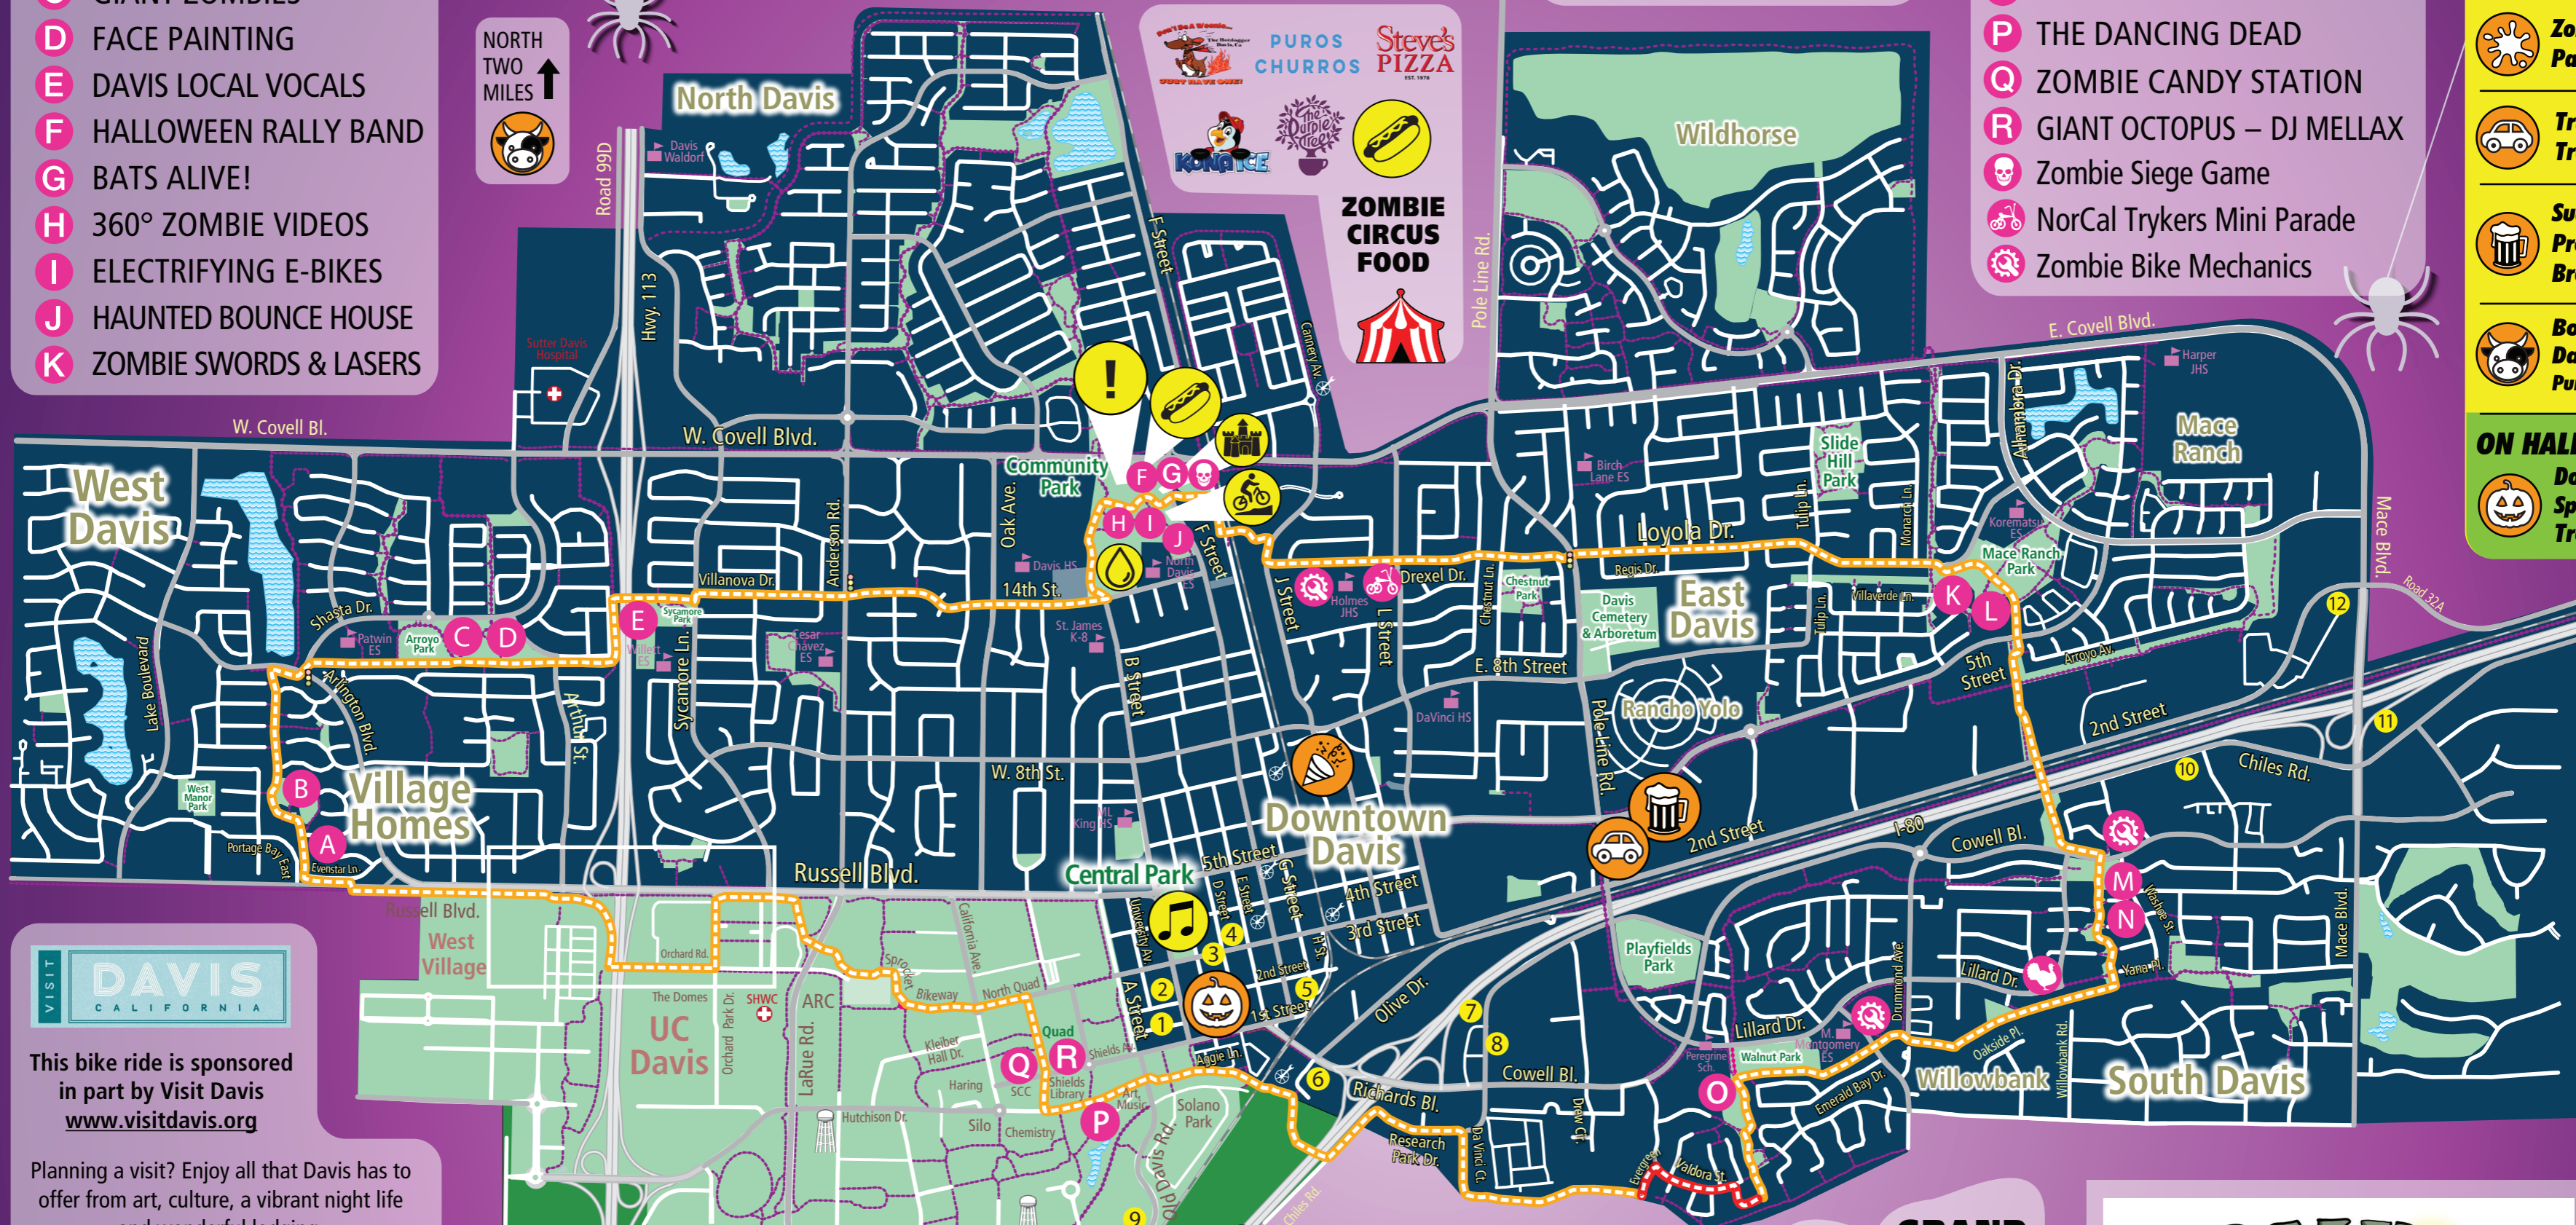

ZOMBIE STATIONS:

- A** WHYMCYCLES
- B** THE LAUGHING CORPSES
- C** GIANT ZOMBIES
- D** FACE PAINTING
- E** DAVIS LOCAL VOCALS
- F** HALLOWEEN RALLY BAND
- G** BATS ALIVE!
- H** 360° ZOMBIE VIDEOS
- I** ELECTRIFYING E-BIKES
- J** HAUNTED BOUNCE HOUSE
- K** ZOMBIE SWORDS & LASERS

- FRI & SAT ONLY EVENTS**
See website for details
- Co-op's Halloween Block Party**
 - Zombie Paintball**
 - Trunk-or-Treat Party**
 - Sudwerk's Pre-Bike Brew Party!**
 - Bobby Dazzler's Pumpkin Patch**
 - ON HALLOWEEN Downtown Spooktacular Treat Trail**

This bike ride is sponsored in part by Visit Davis www.visitdavis.org

Planning a visit? Enjoy all that Davis has to offer from art, culture, a vibrant night life and wonderful lodging.

- 1 Aggie Inn
- 2 Best Western University Lodge
- 3 Econo Lodge The Vine Inn Davis
- 4 Best Western Plus Palm Court
- 5 Hilton Garden Inn
- 6 University Park Inn & Suites
- 7 La Quinta Inn & Suites
- 8 Holiday Inn Express & Suites Davis
- 9 Hyatt Place
- 10 Days Inn Davis
- 11 Motel 6
- 12 Residence Inn

Map Symbols

- School
- Traffic signal
- Bike Shop
- Medical facility

Bike paths **Davis Bike Loop** **South Davis Detour**

GRAND OPENING

BIKE PUMP TRACK 12:00PM

EVENT HOSTED BY:

Powered by: **Davis CALIFORNIA**